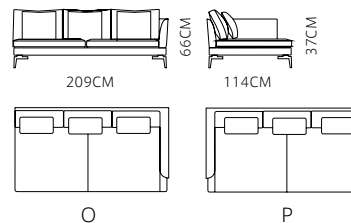

184CM

92CM

D2

€3055

Cushion: M*2 S*1

65CM

116CM

92CM

€5695

SOFA: MS1308-4 (D3)

€3920

SOFA: MS1002 (O+P)

€4430/set

Total size : 418*114cm

Cushion: L*3 M*3 S*1

SOFA: MS1002-4 (E+G)