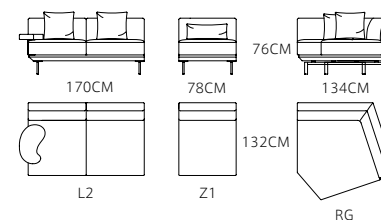

€1065

SOFA: MS2124-2 (L3+RG+P)

€3950/set
 Total Size :460*177cm

SOFA: MSE2124-2 (D2+D3)

€1640

€1895

SOFA: MSE2125-2 (R4+RK4+LG2)

Total size :570*275cm

€6785/set

MySofa.
online luxury

SOFA: MS2201-1 (R2+Z1+LG)

€3420/set

Total size :385*132cm

CHAIR: MC2206-3

€680

SOFA: MS2004-1 (D2+D3)

CHAIR: MC2006-2

€980

€2205 €3325 €3820

SOFA: MSE2121-1 (L4+Z1+RG)

€2190

€4735/set

Total Size :448*182cm

SOFA: MS1905-2 (D3+D4)