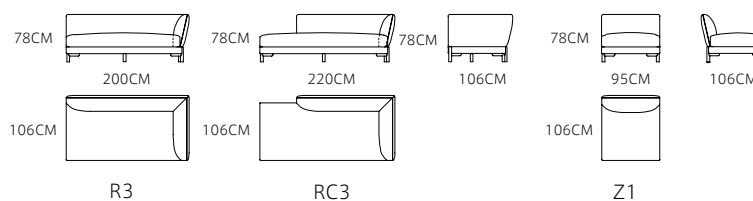

SOFA: MS1901-3 (R3+RC3+Z1)

SOFA: MS1901-4 (D2)

€2850

TABLE: MT1705A

TABLE: MT1705B

€1355

€590

SOFA: MS1901-3 (R3+RC3+Z1)

€5435/set

Total size :400*220cm

SOFA: MS1904-3 (RH3+L3+R3)

SOFA: MS1904-3 (D2)

€3495

CHAIR: MC1003-4

€1200

CHAIR: MC1003-5