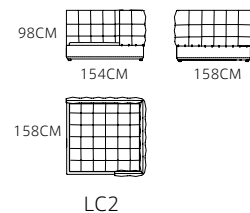

SOFA: MS1302-10 (R3+RH3+LC2)

€6400/SET
 SIZE :358*263CM

Cushion: XL*2 L*2

Cushion: XL*2 L*2

Cushion: XXL*1 XL*2 L*2

Cushion: XXL*1 L*2

€1150 €985

MySofa.
 online luxury ⁶³