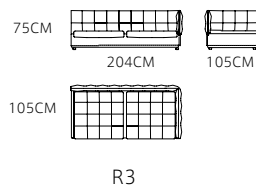

SOFA: MS1302-10 (R3+RH3+LC2)

€6400/SET
SIZE :358*263CM

Cushion: XL*2 L*2

Cushion: XL*2 L*2

Cushion: XXL*1 XL*2 L*2

Cushion: XXL*1 L*2

€1150 €985

MySofa.
online luxury ⁶³