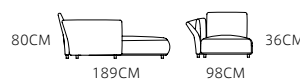

€1080

Cushion: M'3