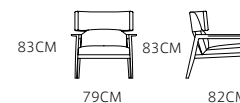

184CM

92CM

D2

€3055

Cushion: M*2 S*1

65CM

116CM

92CM

L3

RG

Z1

SOFA: MS1501-1 (R3+R3+P)

CHAIR: MC1505-1

Cushion: L*2 M*2

R3

P

€3175/set
Total size :
285*255cm

€1250

SOFA: MS1501-2 (L3+R1+RG)

€3310/set

Total size :
285*255cm

SOFA: MS1504-2 (D3+D2+D1)

€1665

€1345