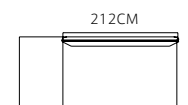

RK

€4480/set
Total size :
312*288cm

€995