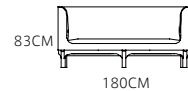

€1090

Cushion: M'4 S'2

D2