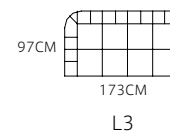

Cushion: L'1 M'1 S'1