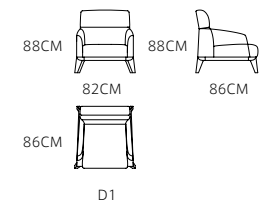

Cushion: S'1