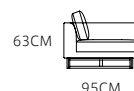

Cushion: M*4 S*3

65CM

230CM

92CM

D3

€3720

Cushion: M*3 S*2

65CM

184CM

92CM

D2

€3055

Cushion: M*2 S*1

65CM

116CM

92CM

L3

RG

Z1

SOFA: MS1501-1 (R3+R3+P)

CHAIR: MC1505-1

Cushion: L*2 M*2

R3

P

€3175/set
Total size :
285*255cm

€1250

SOFA: MS1501-2 (L3+R1+RG)

€3310/set

Total size :
285*255cm

SOFA: MS1504-2 (D3+D2+D1)

€1665

€1345