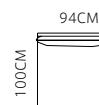

C1

Cushion: L*1

Z1

Cushion: L*1 M*1 S*1

RK

P

€4480/set
Total size :
312*288cm

€995