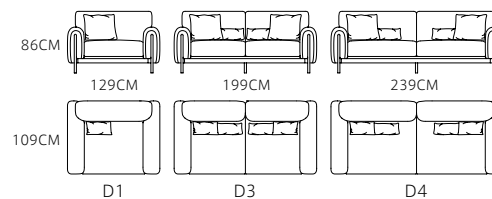

SOFA: MS2202-1 (D3+D4)

CHAIR: MC2218

€395

€1710 €2460 €2950

SOFA: MS2203-1 (D2+D4)

SOFA: MS2124-1 (L3+R3)

L3+R3
TOTAL SIZE 424*109*62cm
€3660/set

CHAIR: MC2006-3

€1065

SOFA: MS2124-2 (L3+RG+P)

€3950/set
 Total Size :460*177cm

SOFA: MSE2124-2 (D2+D3)

€1640

€1895

SOFA: MSE2125-2 (R4+RK4+LG2)

Total size :570*275cm