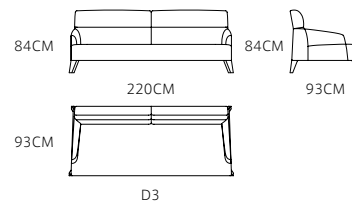

€1345

€990

Cushion: S'3