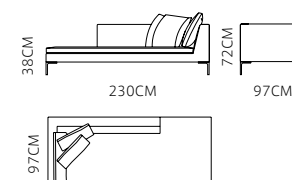

G

Cushion: L'1 M'2