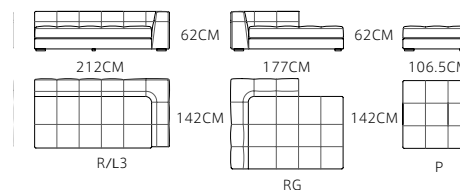

€3950/set
Total Size :460*177cm