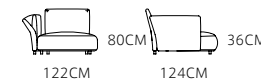

Cushion: M'2