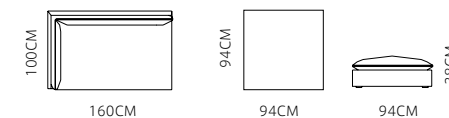

L2

P

€3260/set
L2+LG

€4220/set
C1+Z1+L2+P

MySofa.
online luxury ³⁹