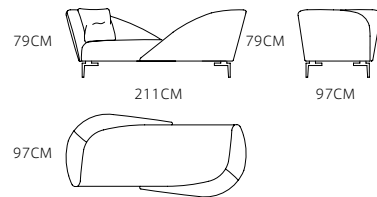

€3260/set

€1095

€480

Total size :340*202cm

SOFA: MS2002-1 (D3)

€1575

SOFA: AM001 (D4)

€2240

SOFA: MSE1921-1 (L3+LC3+Z1)

€3655/set

Total Size :386*233cm

MySofa.
online luxury

SOFA: MSE1922-3 (L1+Z1+R1+RG+Z1)

€5680/set

Total size :311*400cm

SOFA: MSE1922-2 (R1+Z1+LG)