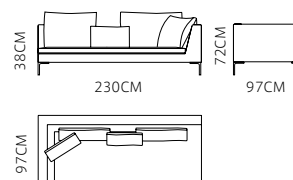

184CM

92CM

D2

€3055

Cushion: M*2 S*1

65CM

116CM

92CM

€3820/set
Size :304*153cm

SOFA: MS1001 (G+I)

€3345/set

SOFA: MS1001-A

€1675

CHAIR: MS1001-J

€600

Cushion: L'2 M'1 S'1