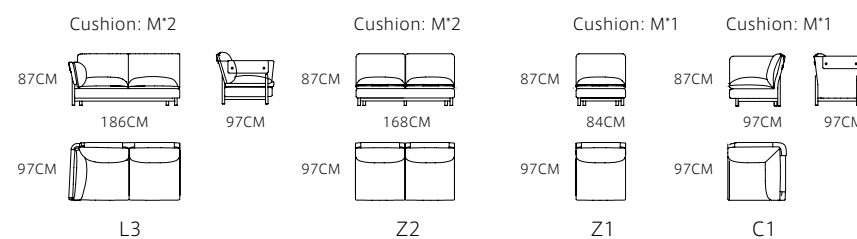

€5925/set
Total size :367*265cm

CHAIR: MC1704-2

€700

TABLE: MT1705A

€1355

SOFA: MS1602B-3 (D3)

SOFA: MS1602B-3 (D2)

Cushion: M'6 S'2