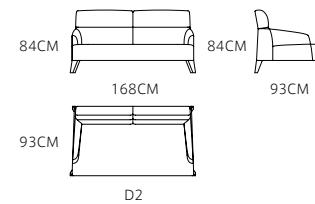

Cushion: S'2