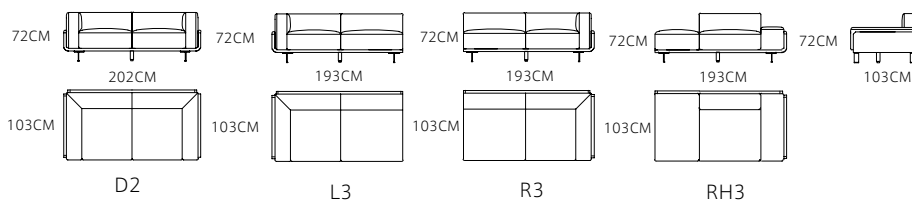

€5435/set

Total size :400*220cm

SOFA: MS1904-3 (RH3+L3+R3)

SOFA: MS1904-3 (D2)

€3495

CHAIR: MC1003-4

€1200

CHAIR: MC1003-5

€500

SOFA: MS1904-3 (RH3+L3+R3)

€7050/set

TABLE: MT1903-C

€1685

Total size :489*193cm

SOFA: MS1903-3 (R3+LG)

SOFA: MS1903-3 (D3)