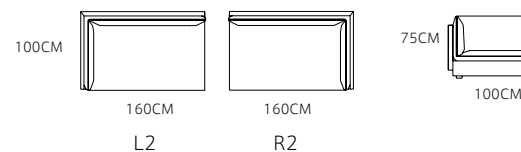

L2+R2 320*100*75cm

€3150/set

€1450

€1065

MySofa.
online luxury ³⁷