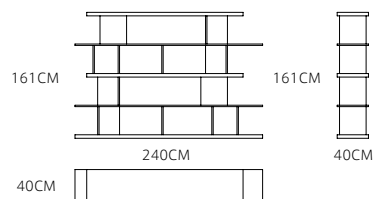

TABLE: MT2006-D

€335

STAND: MG2008

€1310

CHAIR: MC2003-3

€720

SOFA: MS2001-2 (D4)

TABLE: MT2006-D