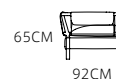

184CM

92CM

D2

€3055

Cushion: M*2 S*1

65CM

116CM

92CM

Cushion: M*2 S*1

D3

D2

D1

LEATHER PRICE SAME AS BLACK SET

SOFA: MS1509B-4 (L3+Z1+RG)

€3530/set

Total size : 380*180cm