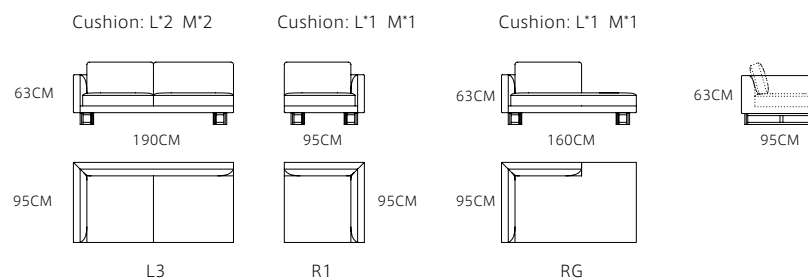

€3175/set
Total size :
285*255cm

€1250

SOFA: MS1501-2 (L3+R1+RG)

€3310/set

Total size :
285*255cm

SOFA: MS1504-2 (D3+D2+D1)

€1665

€1345