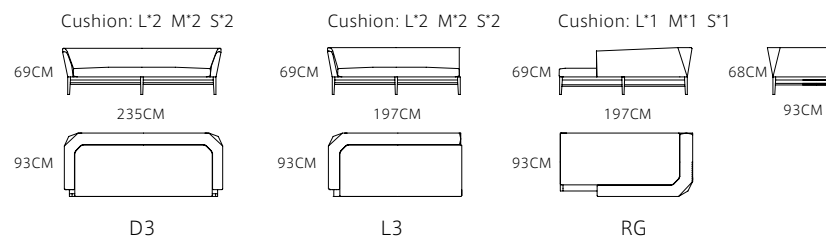

€5695

SOFA: MS1308-4 (D3)

€3920

SOFA: MS1002 (O+P)

€4430/set

Total size : 418*114cm

Cushion: L*3 M*3 S*1

SOFA: MS1002-4 (E+G)