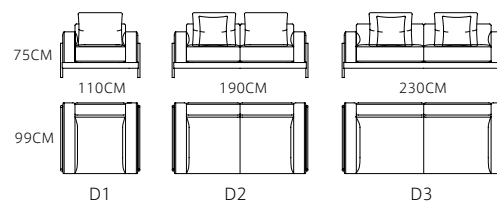

€1065

SOFA: MS2124-2 (L3+RG+P)

€3950/set
 Total Size :460*177cm

SOFA: MSE2124-2 (D2+D3)

€1640

€1895

SOFA: MSE2125-2 (R4+RK4+LG2)

Total size :570*275cm

€6785/set

MySofa.
online luxury

SOFA: MS2201-1 (R2+Z1+LG)

€3420/set

Total size :385*132cm

CHAIR: MC2206-3

€680

SOFA: MS2004-1 (D2+D3)

CHAIR: MC2006-2

€980

€2205 €3325 €3820

SOFA: MSE2121-1 (L4+Z1+RG)

€2190

€4735/set

Total Size :448*182cm

SOFA: MS1905-2 (D3+D4)