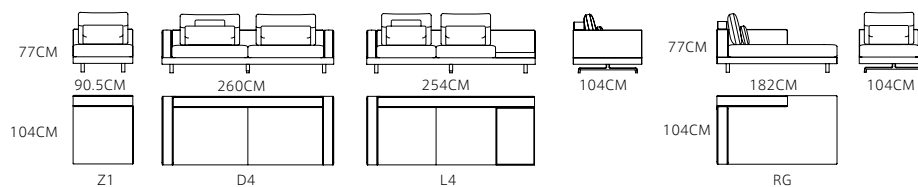

CHAIR: MC2006-2

€980

€2205 €3325 €3820

SOFA: MSE2121-1 (L4+Z1+RG)

€2190

€4735/set

Total Size :448*182cm

SOFA: MS1905-2 (D3+D4)