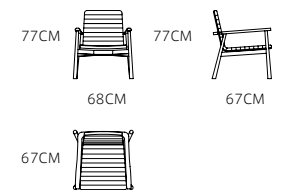

€535

Cushion: L*2 M*1 S*1

L3

Cushion: L*1 M*1 S*1

RG

SOFA: MS1408-1 (D3+D2)

€2350

€2280