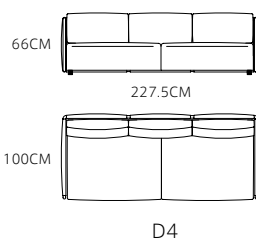

SOFA: MSE1921-1 (L3+LC3+Z1)

€3655/set

Total Size :386*233cm

MySofa.
online luxury

SOFA: MSE1922-3 (L1+Z1+R1+RG+Z1)

€5680/set

Total size :311*400cm

SOFA: MSE1922-2 (R1+Z1+LG)