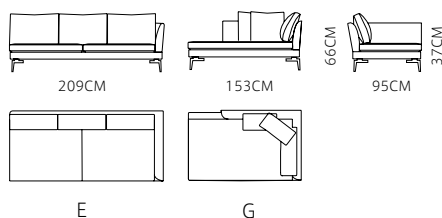

€3820/set
Size :304*153cm