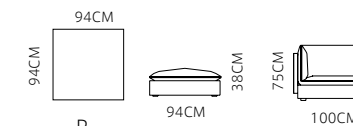

C1

Cushion: L*1

Z1

Cushion: L*1 M*1 S*1

RK

P

€4480/set
Total size :
312*288cm

€995