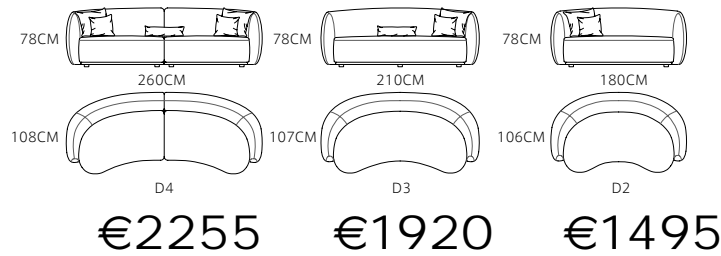

SOFA: MS2202-1 (D3+D4)

CHAIR: MC2218

€395

€1710 €2460 €2950

SOFA: MS2203-1 (D2+D4)

SOFA: MS2124-1 (L3+R3)

L3+R3
TOTAL SIZE 424*109*62cm
€3660/set

CHAIR: MC2006-3

€1065

SOFA: MS2124-2 (L3+RG+P)

€3950/set
 Total Size :460*177cm

SOFA: MSE2124-2 (D2+D3)

€1640

€1895

SOFA: MSE2125-2 (R4+RK4+LG2)

Total size :570*275cm

€6785/set

MySofa.
online luxury

SOFA: MS2201-1 (R2+Z1+LG)

€3420/set

Total size :385*132cm

CHAIR: MC2206-3

€680

SOFA: MS2004-1 (D2+D3)