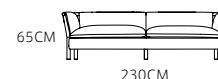

D3

LEATHER PRICE SAME AS BLACK SET