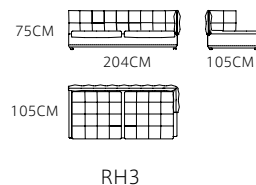

SOFA: MS1302-10 (R3+RH3+LC2)

€6400/SET
 SIZE :358*263CM

Cushion: XL*2 L*2

Cushion: XL*2 L*2

Cushion: XXL*1 XL*2 L*2

Cushion: XXL*1 L*2

€1150 €985

MySofa.
 online luxury ⁶³