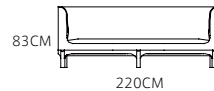

€5925/set
Total size :367*265cm

CHAIR: MC1704-2

€700

TABLE: MT1705A

€1355

SOFA: MS1602B-3 (D3)

SOFA: MS1602B-3 (D2)

Cushion: M'6 S'2