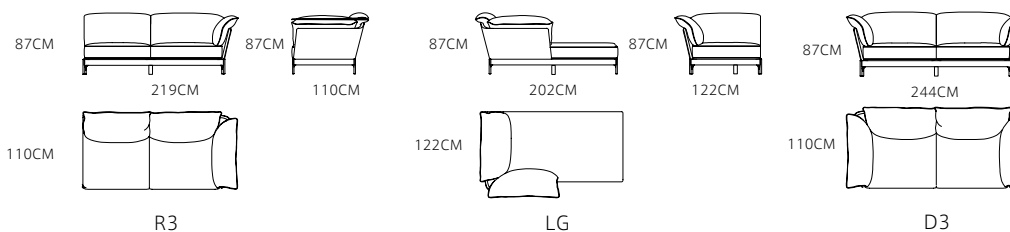

€500

SOFA: MS1904-3 (RH3+L3+R3)

€7050/set

TABLE: MT1903-C

€1685

Total size :489*193cm

SOFA: MS1903-3 (R3+LG)

SOFA: MS1903-3 (D3)