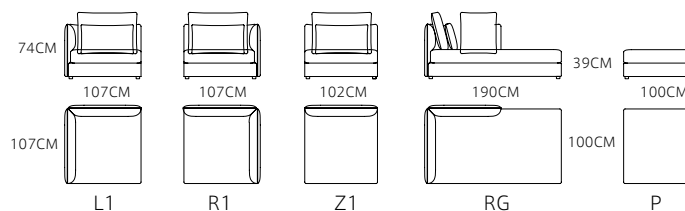

SOFA: MSE1921-1 (L3+LC3+Z1)

€3655/set

Total Size :386*233cm

MySofa.
online luxury

SOFA: MSE1922-3 (L1+Z1+R1+RG+Z1)

€5680/set

Total size :311*400cm

SOFA: MSE1922-2 (R1+Z1+LG)