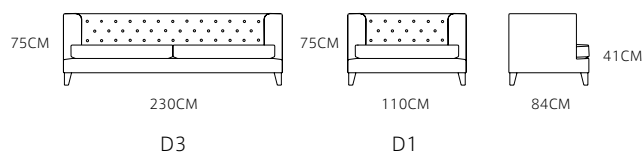

184CM

92CM

D2

€3055

Cushion: M*2 S*1

65CM

116CM

92CM

73CM

109CM

87CM

D1

73CM

87CM

SOFA: MS1503-1 (D3+D2)

CHAIR: MC1501-1

€1730

€1450

€835

MySofa.
online luxury

SOFA: MS1005-2 (D3+D1)

€1410

€670

SOFA: MS1308B-1 (LG+R3)