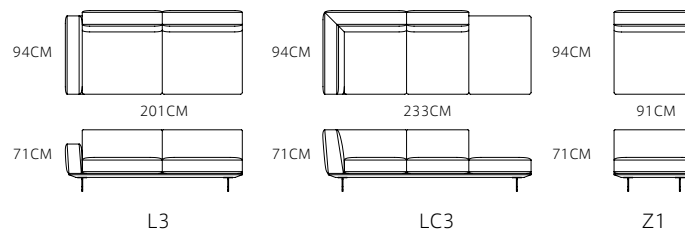

SOFA: MSE1921-1 (L3+LC3+Z1)

€3655/set

Total Size :386*233cm

MySofa.
online luxury

SOFA: MSE1922-3 (L1+Z1+R1+RG+Z1)

€5680/set

Total size :311*400cm

SOFA: MSE1922-2 (R1+Z1+LG)