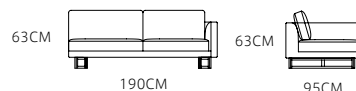

184CM

92CM

D2

€3055

Cushion: M*2 S*1

65CM

116CM

92CM

L3

RG

Z1

SOFA: MS1501-1 (R3+R3+P)

CHAIR: MC1505-1

Cushion: L*2 M*2

R3

P

€3175/set
Total size :
285*255cm

€1250

SOFA: MS1501-2 (L3+R1+RG)

€3310/set

Total size :
285*255cm

SOFA: MS1504-2 (D3+D2+D1)

€1665

€1345