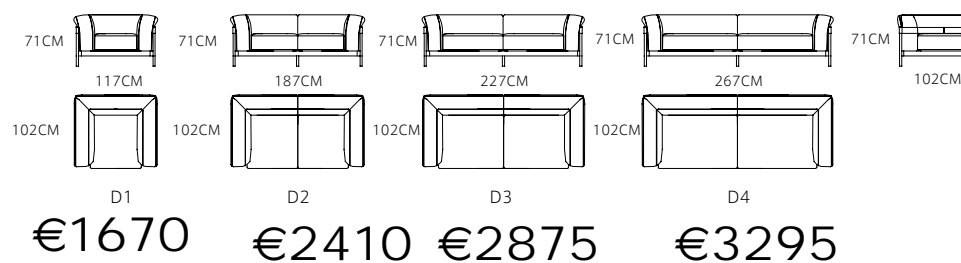

€1155

€1630

€935

€780

€335