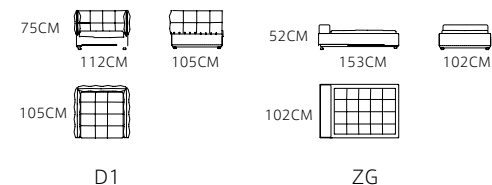

SOFA: MS1302-10 (R3+RH3+LC2)

€6400/SET
 SIZE :358*263CM

Cushion: XL*2 L*2

Cushion: XL*2 L*2

Cushion: XXL*1 XL*2 L*2

Cushion: XXL*1 L*2

€1150 €985

MySofa.
 online luxury ⁶³