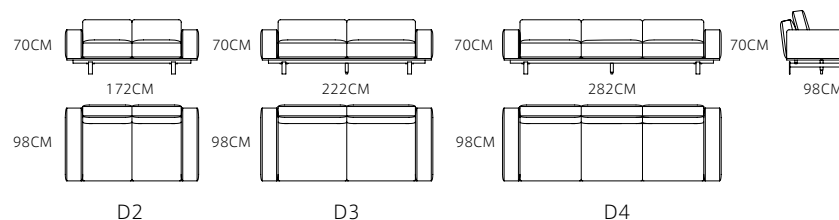

€2265

€2795

€3470

MySofa.
online luxury