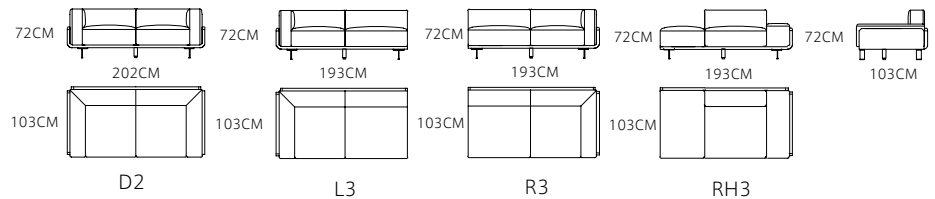

€500

SOFA: MS1904-3 (RH3+L3+R3)

€7050/set

TABLE: MT1903-C

€1685

Total size :489*193cm

SOFA: MS1903-3 (R3+LG)

SOFA: MS1903-3 (D3)