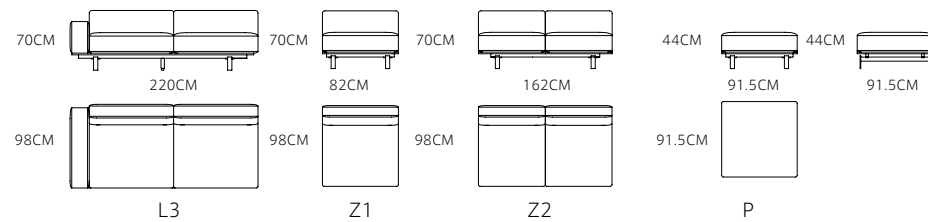

€335

€2265

€2795

€3470

MySofa.
online luxury

SOFA: MS2001-1 (L3+Z1+Z2+P)

€4985

TABLE: MT2008