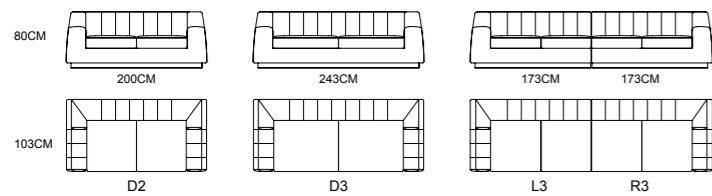

Model S0221-1
2-Seater 200x103xh80cm €1,575
3-Seater 243x103xh80cm €1,895
4-Seater 346x103xh80cm €2,875

MODEL:S2201-1 L3+R3+D3

MySofa.
online luxury

Model S0221-1
2-Seater 200x103xh80cm €1,575
3-Seater 243x103xh80cm €1,895
4-Seater 346x103xh80cm €2,875

Dream

When a space is pleasing to the heart The vitality of home will continue for generation and generation.

MODEL:S2201-1 L3+R3+D3

GENERATION

MySofa.
 online luxury

Model S2204-3
2-Seater 185x95xh74cm €1,455
3-Seater 232x95xh74cm €1,760
4-Seater 277x95xh74cm €2,065