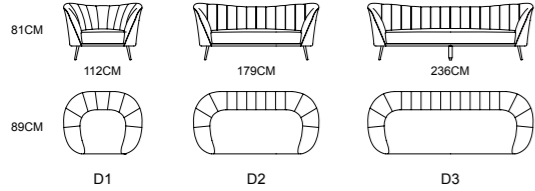

Tasting classics makes us calm and confident, experiencing fashion makes us comfortable and relaxed.

MODEL:S2121-1 D1+D3