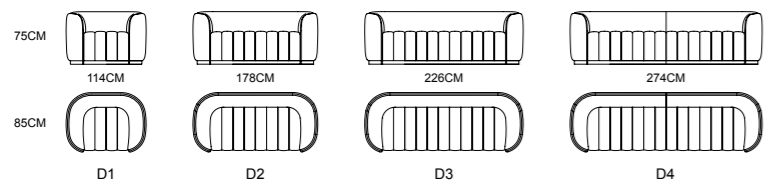

MODEL:C2137-1/2 SIZE:68x69x84CM

MySofa.
online luxury

Model S2118-1
1-Seater 114x85xh75cm €995
2-Seater 178x85xh75cm €1,395
3-Seater 226x85xh75cm €1,795

MODEL:S2118-1 D1+D2+D3

MySofa.
online luxury

Model S2118-1
1-Seater 114x85xh75cm €995
2-Seater 178x85xh75cm €1,395
3-Seater 226 x85xh75cm €1,795

SECRET GARDEN

MODEL:S2118-1 D1+D2+D3

MySofa.
online luxury

Model S2118-1
1-Seater 114x85xh75cm €995
2-Seater 178x85xh75cm €1,395
3-Seater 226x85xh75cm €1,795

Every day I live arbitrarily in the space created by myself, admire furniture like fine arts, transform the touch of life into meticulous taste, and slowly appreciate it.

MODEL:S2118-1 D1+D2+D3

MySofa.
 online luxury

Model S2206
2-Seater 204x99xh73cm €1,495
3-Seater 238x102xh73cm €1,795
4-Seater 270x103xh73cm €2,095

Model C2138
Armchair 91x80xh83cm €545

Longing For Life

He golden sunshine accompanied the leisure time, flipping through the pages of the book, the fragrance of olives floating in the air, this is the slow life longing for.

MODEL:S2206-2 D3+D2 MODEL:C2138-1/2 D1

MySofa.
online luxury

Model S2206
2-Seater 204x99xh73cm €1,495
3-Seater 238x102xh73cm €1,795
4-Seater 270x103xh73cm €2,095

ARTISTIC

MySofa.
online luxury

MODEL:S2206-2 D3+D2