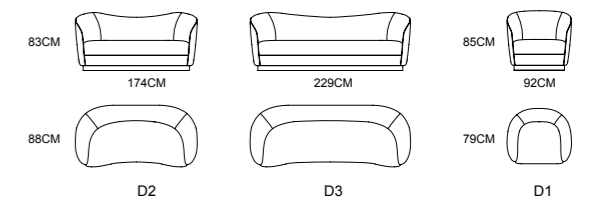

MODEL:S2206-2 D3+D2

Model C2138
 Armchair 91x80xh83cm €545

Extraordinary style, elegant and bright colors, super first-class production technology, is the best interpretation of comfort.

MODEL:C2138-1/2 D1

Model S2115
1-Seater 92x79xh85cm €695
2-Seater 174x88xh84cm €1,295
3-Seater 229x88xh84cm €1,645

MODEL:S2115A D2+D3 MODEL:S2115B D1

MySofa.
online luxury

Model S2115
1-Seater 92x79xh85cm €695
2-Seater 174x88xh84cm €1,295
3-Seater 229x88xh84cm €1,645

ELEGANT

Beauty

Delicate lines and elegant structure create a different sense of room beauty.

MODEL:S2115A D2+D3 MODEL:S2115B D1

Model S2122-2
2-Seater 183x100xh71cm €1,395
3-Seater 233x100xh71cm €1,695
4-Seater 272x100xh71cm €1,995

MODEL:S2122-2 D4+D2+D2

MySofa.
online luxury

Model S2122-2
2-Seater 183x100xh71cm €1,395
3-Seater 233x100xh71cm €1,695
4-Seater 272x100xh71cm €1,995

MySofa.
online luxury

Model S2122-2
2-Seater 183x100xh71cm €1,395
3-Seater 233x100xh71cm €1,695
4-Seater 272x100xh71cm €1,995