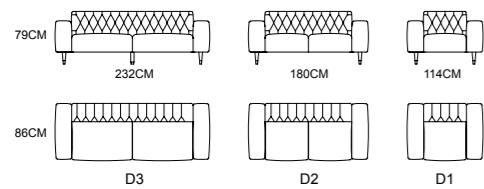

MODEL:S2102 D2+D3