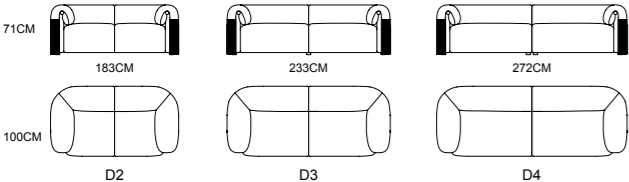

MODEL:S2122-2 D4+D2+D2

INTOXICATED
ALONE

MySofa.
online luxury