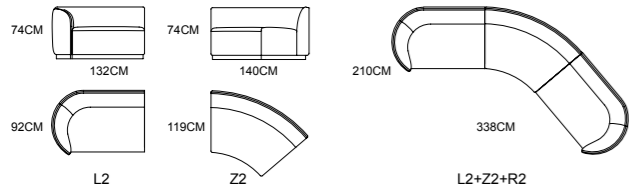

MODEL:S2204-3 D4+D2

EXPERIENCE

MySofa.
 online luxury

Model C2137
Chair 71x72xh87cm €495

Model S2119-2
Sectional Sofa 337x211xh74cm €3,295

Style Of Life

In the style of life Do n't be absolute materialist, Incorporate your own customization into every detail. Simplicity is not simple.

MODEL:S2119-2 L2+Z2+R2 MODEL:C2137-1/2 D1

Model S2119-2
 Sectional Sofa 337x211xh74cm €3,295

SATISFY

we like its nature, its luxury, its simplicity, and its comfort. I like its simplicity.

MODEL:S2119-2 L2+Z2+R2

MODEL:C2137-1/2 SIZE:68x69x84CM

MySofa.
online luxury

Model S2118-1
1-Seater 114x85xh75cm €995
2-Seater 178x85xh75cm €1,395
3-Seater 226x85xh75cm €1,795

MODEL:S2118-1 D1+D2+D3

MySofa.
online luxury

Model S2118-1
1-Seater 114x85xh75cm €995
2-Seater 178x85xh75cm €1,395
3-Seater 226 x85xh75cm €1,795

SECRET GARDEN

MODEL:S2118-1 D1+D2+D3

MySofa.
online luxury

Model S2118-1
1-Seater 114x85xh75cm €995
2-Seater 178x85xh75cm €1,395
3-Seater 226x85xh75cm €1,795

Every day I live arbitrarily in the space created by myself, admire furniture like fine arts, transform the touch of life into meticulous taste, and slowly appreciate it.