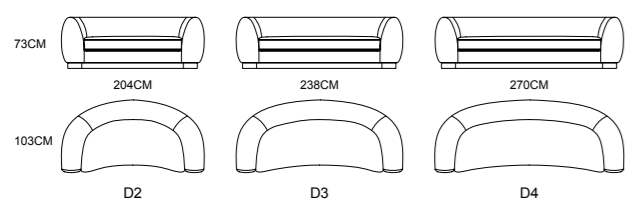

MODEL:S2206-2 D3+D2