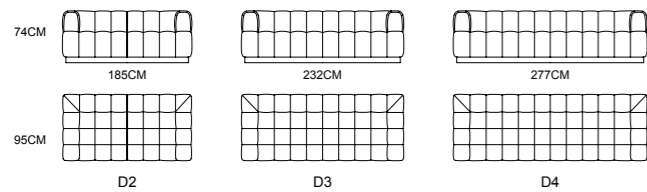

Dream

When a space is pleasing to the heart The vitality of home will continue for generation and generation.

MODEL:S2201-1 L3+R3+D3

GENERATION

MySofa.
 online luxury

Model S2204-3
2-Seater 185x95xh74cm €1,455
3-Seater 232x95xh74cm €1,760
4-Seater 277x95xh74cm €2,065

Model EWY2202
Chair 88x100x95cm €895

MODEL:S2204-3 D4+D2 MODEL:EWY2202-1 D1

MySofa.
online luxury

Model S2204-3
2-Seater 185x95xh74cm €1,455
3-Seater 232x95xh74cm €1,760
4-Seater 277x95xh74cm €2,065

Tasting classics makes us calm and confident
 Experiencing fashion makes us comfortable and relaxed.

MODEL:S2204-3 D4+D2

EXPERIENCE

MySofa.
 online luxury

Model C2137
Chair 71x72xh87cm €495

Model S2119-2
Sectional Sofa 337x211xh74cm €3,295

Style Of Life

In the style of life Do n't be absolute materialist, Incorporate your own customization into every detail. Simplicity is not simple.

MODEL:S2119-2 L2+Z2+R2 MODEL:C2137-1/2 D1

Model S2119-2
 Sectional Sofa 337x211xh74cm €3,295

SATISFY

we like its nature, its luxury, its simplicity, and its comfort. I like its simplicity.

MODEL:S2119-2 L2+Z2+R2